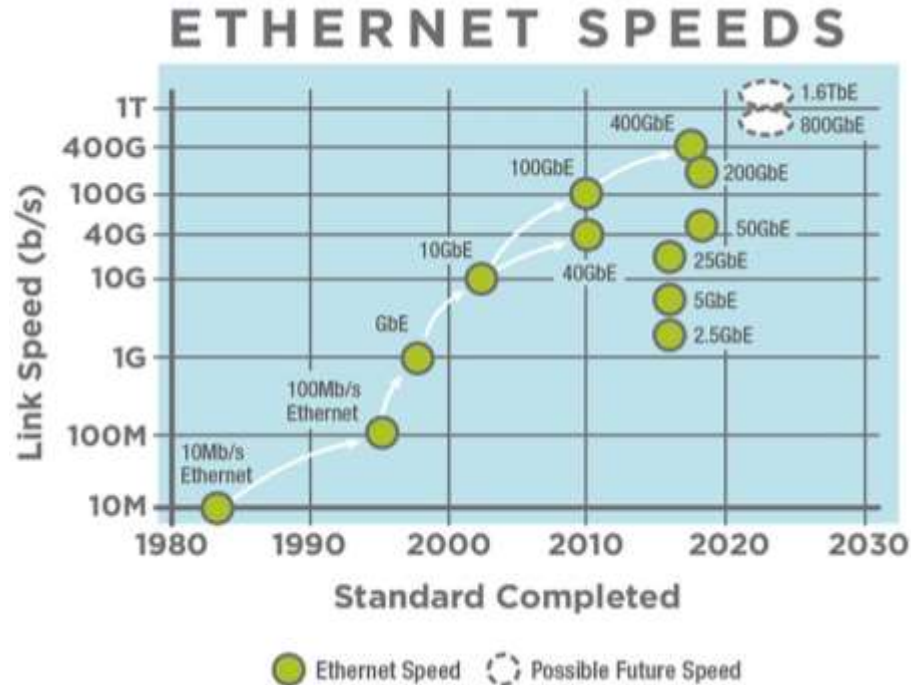

ACCELERATE YOUR DATA CENTER

Fiber Optic Cabling in Modern Facilities

Giannis Papaioannou

CDCDP, Infrastructure Product Manager

www.space.gr

Classification ISO 27001: Public

Ethernet Roadmap

Source: The Ethernet alliance