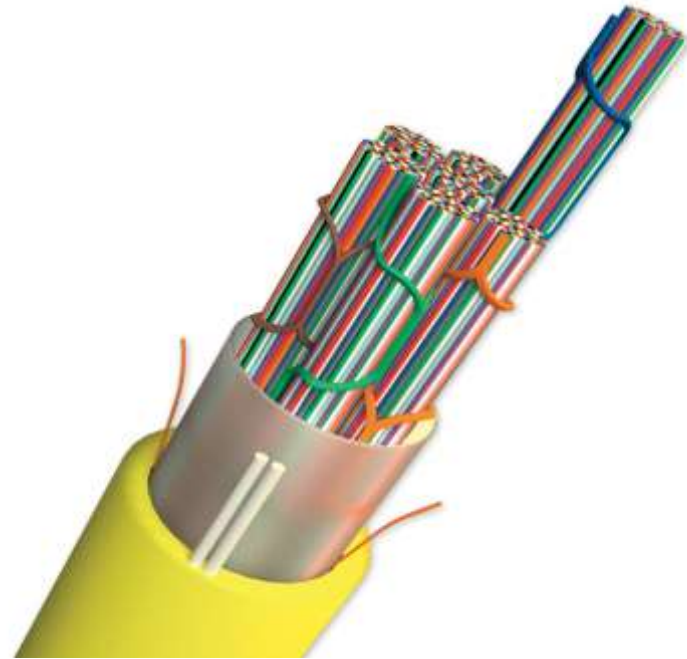

- ❑ Fast/easy deployment
- ❑ Power Budget !
- ❑ Tool free
- ❑ Comparable cost

Cleaning and Inspection

According to Cisco:

- A 1-micrometer dust particle on a single-mode core can block up to 1% of the light (a 0.05dB loss).
- A 9-micrometer speck is still too small to see without a microscope, but it can completely block the fiber core.

Fiber Count

- 100,
- Fiber
- CCTV
- Intru
- Back
- Remo
- Cam

ceivers)

CPR

Heat Release/ Flame spread	Aca	B1ca	B2ca	Cca	Dca	Eca	Fca
Reaction to fire	No contribution to fire growth and no smoke hazard	Combustible but has very little burning	Limited fire growth rate and show a limited heat release rate		Similar to wood, continuous flame spread, a moderate fire growth rate, and a moderate heat release rate.	Small flame attack, is not causing a large flame spread	Cables that fail Eca
Additional categories	None	Additional categories			Additional categories	None	None
Smoke¹		s1a, s1b, s1, s2 or s3	s1a, s1b, s1, s2 or s3	s1a, s1b, s1, s2 or s3	s1a, s1b, s1, s2 or s3		
Flaming droplet/particle²		d0, d1 or d2	d0, d1 or d2	d0, d1 or d2	d0, d1 or d2		
Acid gas³		a1,a2 or a3	a1,a2 or a3	a1,a2 or a3	a1,a2 or a3		
AVCP	System 1+ (factory audit, regular test of product and repeat factory audits by NANDO)				System 3 (test of product by NANDO)	System 4 (test by manufacturer)	
Relevant to fiber optic cables	No	No	Indoor or indoor/outdoor cables			Outdoor cables used in "works"	