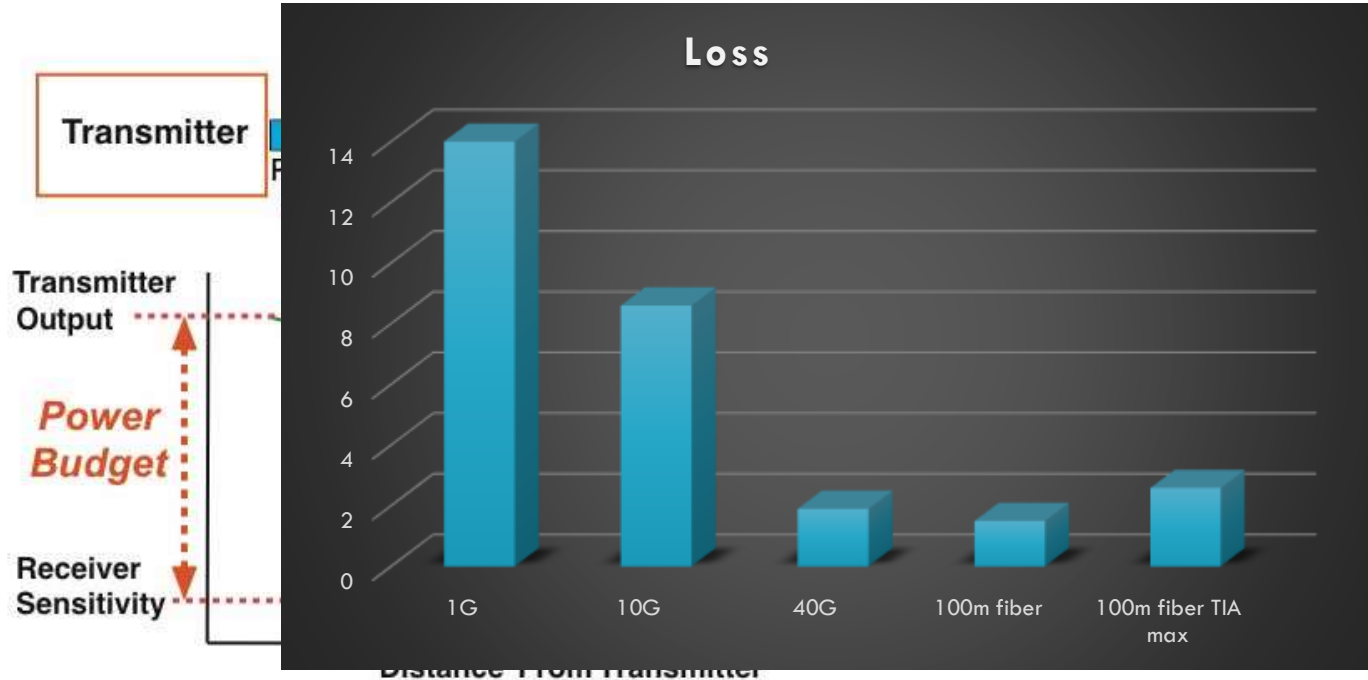

ACCELERATE YOUR DATA CENTER

Fiber Optic Cabling in Modern Facilities

Giannis Papaioannou

CDCDP, Infrastructure Product Manager

www.space.gr

Classification ISO 27001: Public

Ethernet Roadmap

Source: The Ethernet alliance

The Strongest Team

AFL HYPERSCALE.

Power Budget

MPO (MTP)

- ❑ 40GBASE-SR4 (4X10G)
- ❑ 100GBASE-SR4 (4x25G)
- ❑ 400G?

Things to consider

- ❑ Transition module MPO-LC
- ❑ Test.
- ❑ Cleaning

Pre-Terms